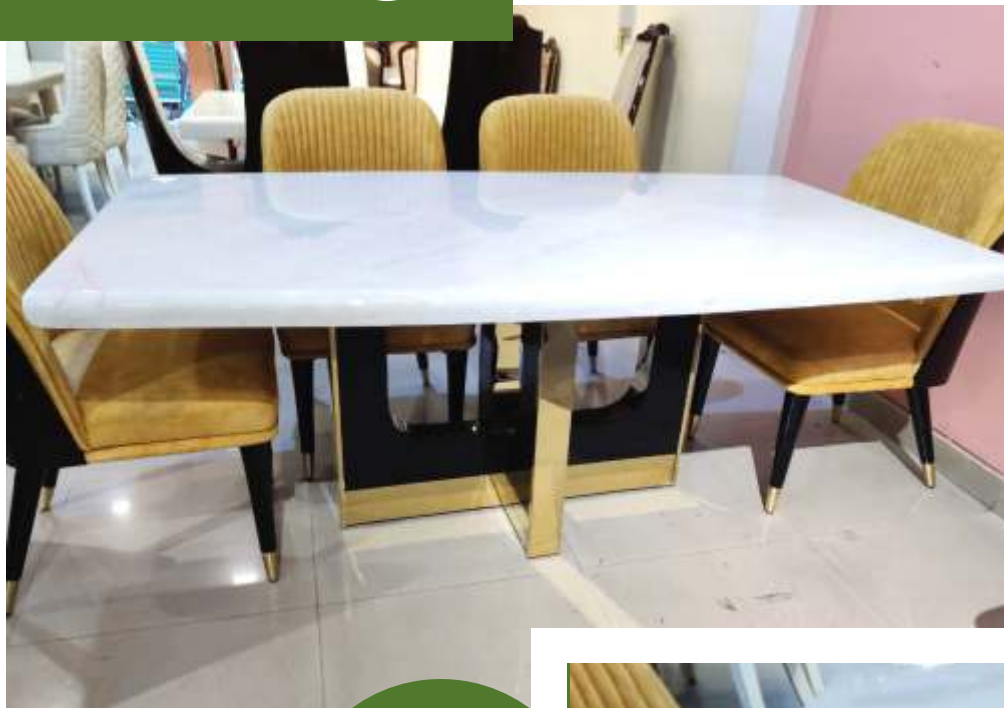

**ONYX TOP**

**METAL BASE**

SIZE: 6' X3' X 2'6"

[www.thefurniturepark.com](http://www.thefurniturepark.com)

DINING  
TABLE

79

fip The Furniture Park.

UP TO  
**50%**  
OFF