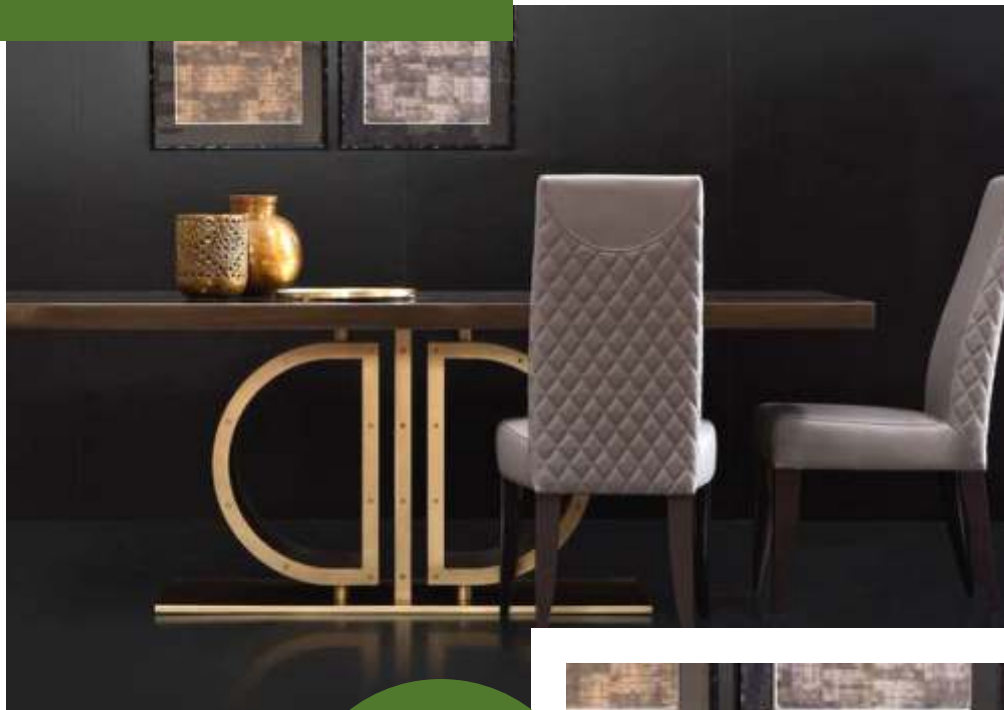

DINING
TABLE

77

UP TO
50%
OFF