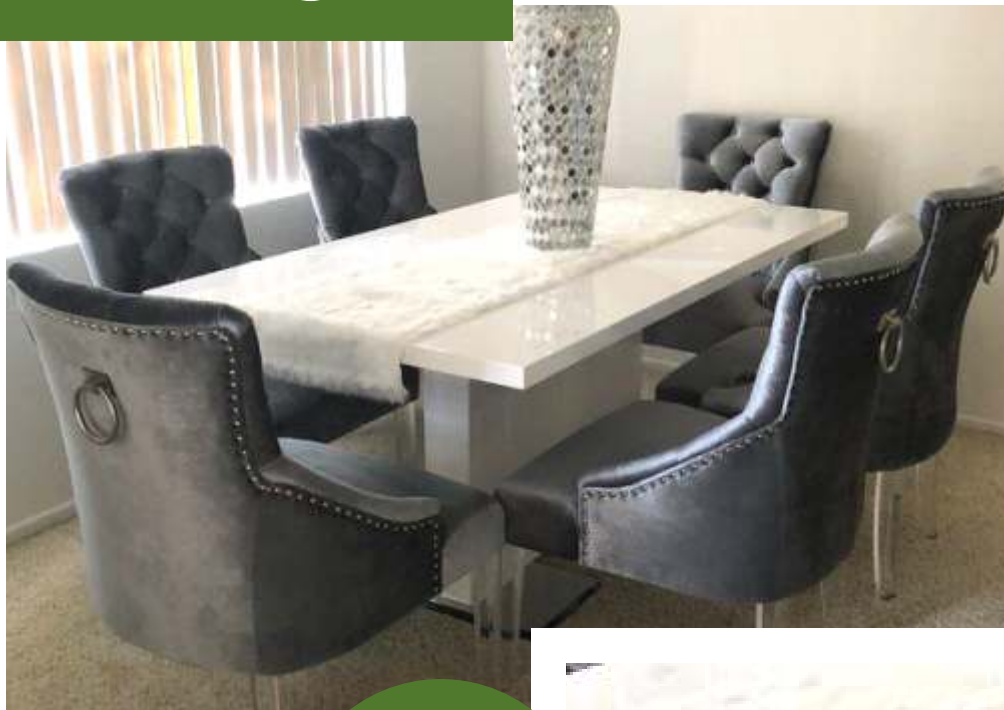

**ONYX TOP**

**METAL BASE**

SIZE: 6' X3' X 2'6"

[www.thefurniturepark.com](http://www.thefurniturepark.com)

DINING  
TABLE

61

UP TO  
**50%**  
OFF

~~MRP. RS. : 220000~~