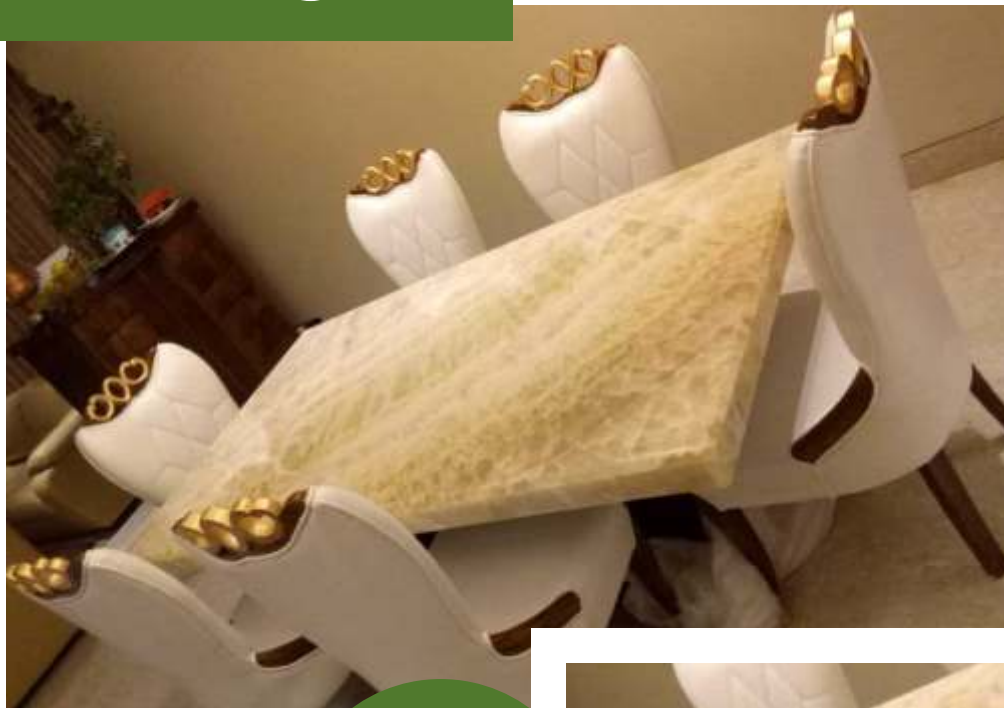

**ONYX TOP**

**WOODEN BASE**

SIZE: 6' X3' X 2'6"

[www.thefurniturepark.com](http://www.thefurniturepark.com)

DINING  
TABLE

67

fip The Furniture Park.

UP TO  
**50%**  
OFF